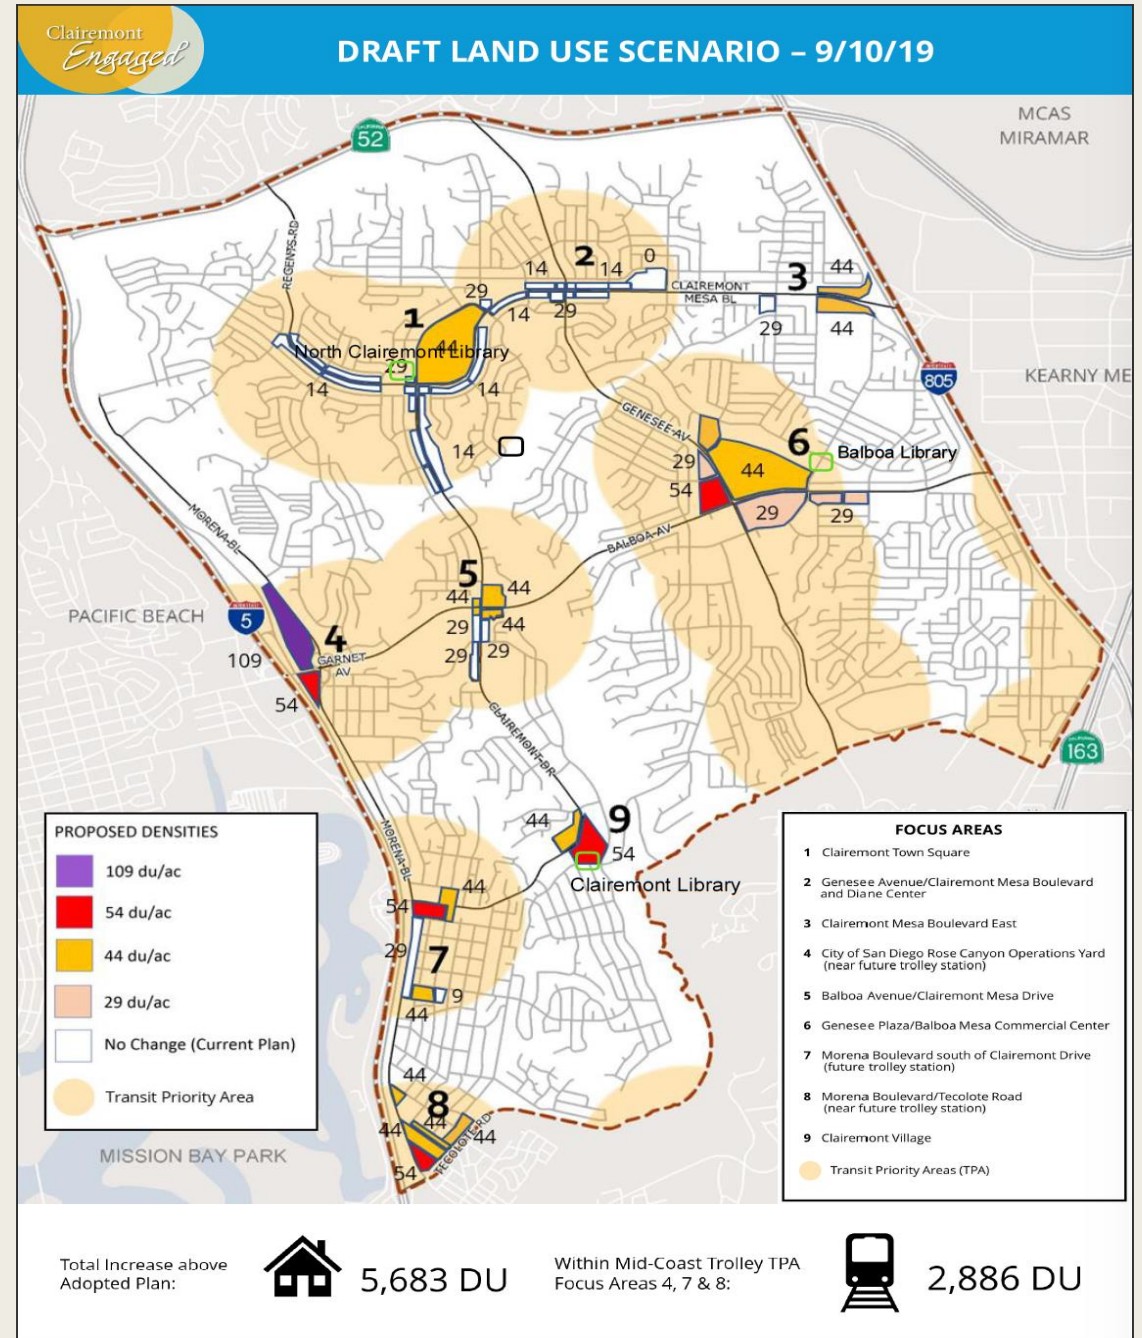

THE YEAR OF THE CLAIREMONT LIBRARIES

Three Libraries, One Clairemont

BALBOA • NORTH CLAIREMONT • CLAIREMONT

Introduction

- **What:** San Diego's Library Master Plan revision to enhance community spaces and create 21st century libraries
- **Where:** Clairemont's three libraries: Balboa, Clairemont, and North Clairemont
- **Why:** the libraries have not been renovated in 50 years and face aging infrastructure, a growing population, changing demographics, and advancing technology

- 2002: 21st Century Library Improvement Project, which included Balboa Library
- 2008: \$8M remodel for Balboa is discussed, but ultimately abandoned
- 2016: Project brought up again in Fiscal Year Budget Priority Memo

Why is this important?

Clairemont libraries should receive more resources in the upcoming revision to the Library Master Plan.

- INCREASES in density and population
- EQUITY to serve an identified need
- FUTURE of Clairemont

INCREASES

Libraries at points 1, 6, and 9

EQUITY

Library Size

- 0-4,999 sq. feet
- 5,000-9,999 sq. feet
- 10,000-14,999 sq. feet
- 15,000-19,999 sq. feet
- 20,000+ sq. feet

City of San Diego Library Map

Updated:
1/8/20