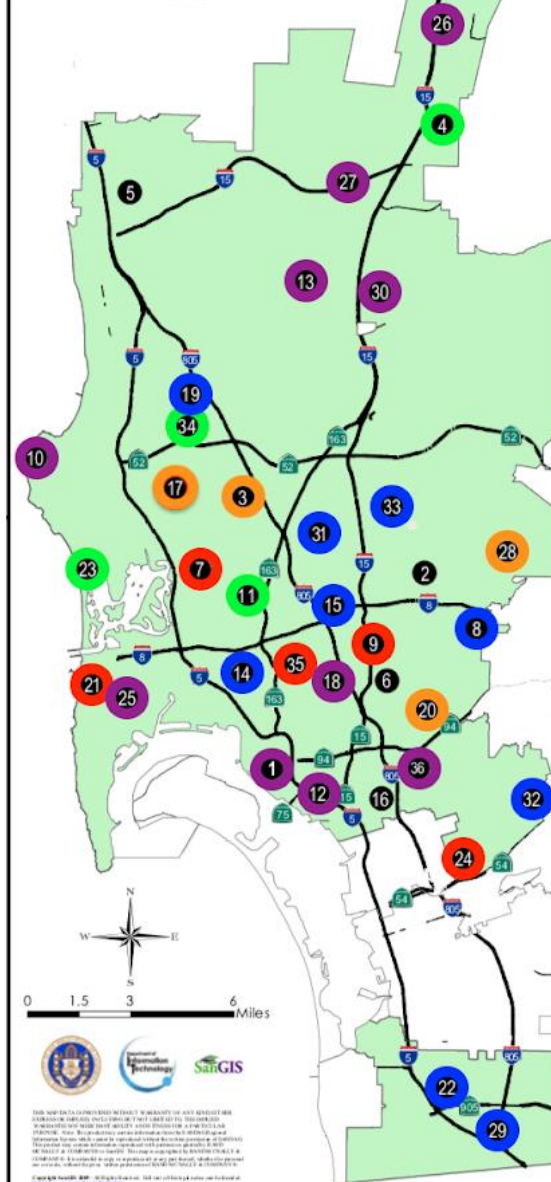

INCREASES

Libraries at points 1, 6, and 9

EQUITY

Library Size

- 0-4,999 sq. feet
- 5,000-9,999 sq. feet
- 10,000-14,999 sq. feet
- 15,000-19,999 sq. feet
- 20,000+ sq. feet

City of San Diego Library Map

Updated:
1/8/20